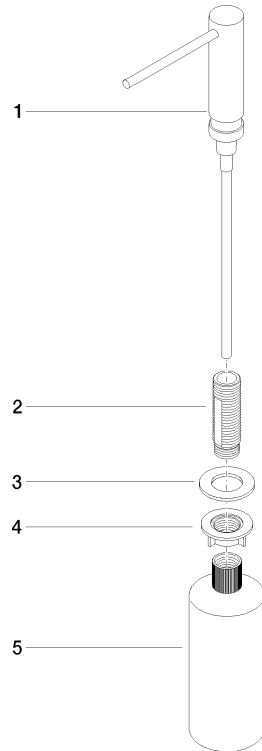

Dispenser without rosette - Chrome

ELIO

82 424 970

- 124mm projection
- 500 ml bottle
- can be filled from the top
- rotating pump head
- height 125 mm
- width 30mm
- hole diameter 25 mm

Fits ELIO, ENO, MEM, META SQUARE, SYNC and TARA ULTRA

Fits: ELIO, MEM, ENO, SYNC, TARA ULTRA, META SQUARE

	Chrome	82 424 970-00
	Brushed Platinum	82 424 970-06
	Platinum	82 424 970-08
	Durabrand (23kt Gold)	82 424 970-09
	Dark Chrome	82 424 970-19
	Brushed Durabrand (23kt Gold)	82 424 970-28
	Matte Black	82 424 970-33
	Brushed Champagne (22kt Gold)	82 424 970-46
	Champagne (22kt Gold)	82 424 970-47
	Brushed Chrome	82 424 970-93
	Brushed Dark Platinum	82 424 970-99

82 424 970

mm [inches]

82 424 970

Parts for other finishes can be found here: Brushed Platinum

Spare parts list

No.	Item Number	Name	Quantity used	Delivery time
1	90 10 10 539 00-00	dispenser	1	10
2	08 10 10 527 90	holder	1	2
3	09 14 05 014 90	seal	1	2
4	08 10 10 517 90	nut	1	2
5	90 10 10 603 00 90	container	1	2