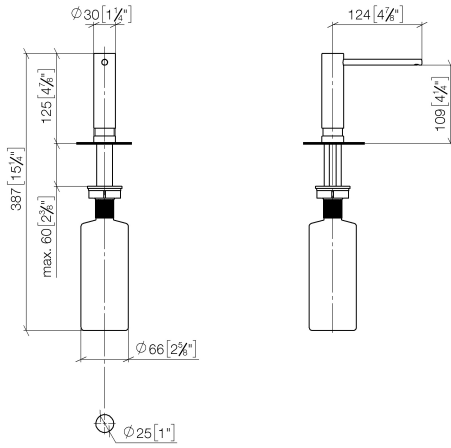

Dispenser without rosette - Chrome

ELIO

82 424 970

- 124mm projection
- 500 ml bottle
- can be filled from the top
- rotating pump head
- height 125 mm
- width 30mm
- hole diameter 25 mm

Fits ELIO, ENO, MEM, META SQUARE, SYNC and TARA ULTRA

Fits: ELIO, MEM, ENO, SYNC, TARA ULTRA, META SQUARE

	Chrome	82 424 970-00
	Brushed Platinum	82 424 970-06
	Platinum	82 424 970-08
	Durabrand (23kt Gold)	82 424 970-09
	Dark Chrome	82 424 970-19
	Brushed Durabrand (23kt Gold)	82 424 970-28
	Matte Black	82 424 970-33
	Brushed Champagne (22kt Gold)	82 424 970-46
	Champagne (22kt Gold)	82 424 970-47
	Brushed Chrome	82 424 970-93
	Brushed Dark Platinum	82 424 970-99

82 424 970

mm [inches]

82 424 970

Parts for other finishes can be found here: Brushed Platinum

Spare parts list

No.	Item Number	Name	Quantity used	Delivery time
1	90 10 10 539 00-00	dispenser	1	10
2	08 10 10 527 90	holder	1	2
3	09 14 05 014 90	seal	1	2
4	08 10 10 517 90	nut	1	2
5	90 10 10 603 00 90	container	1	2